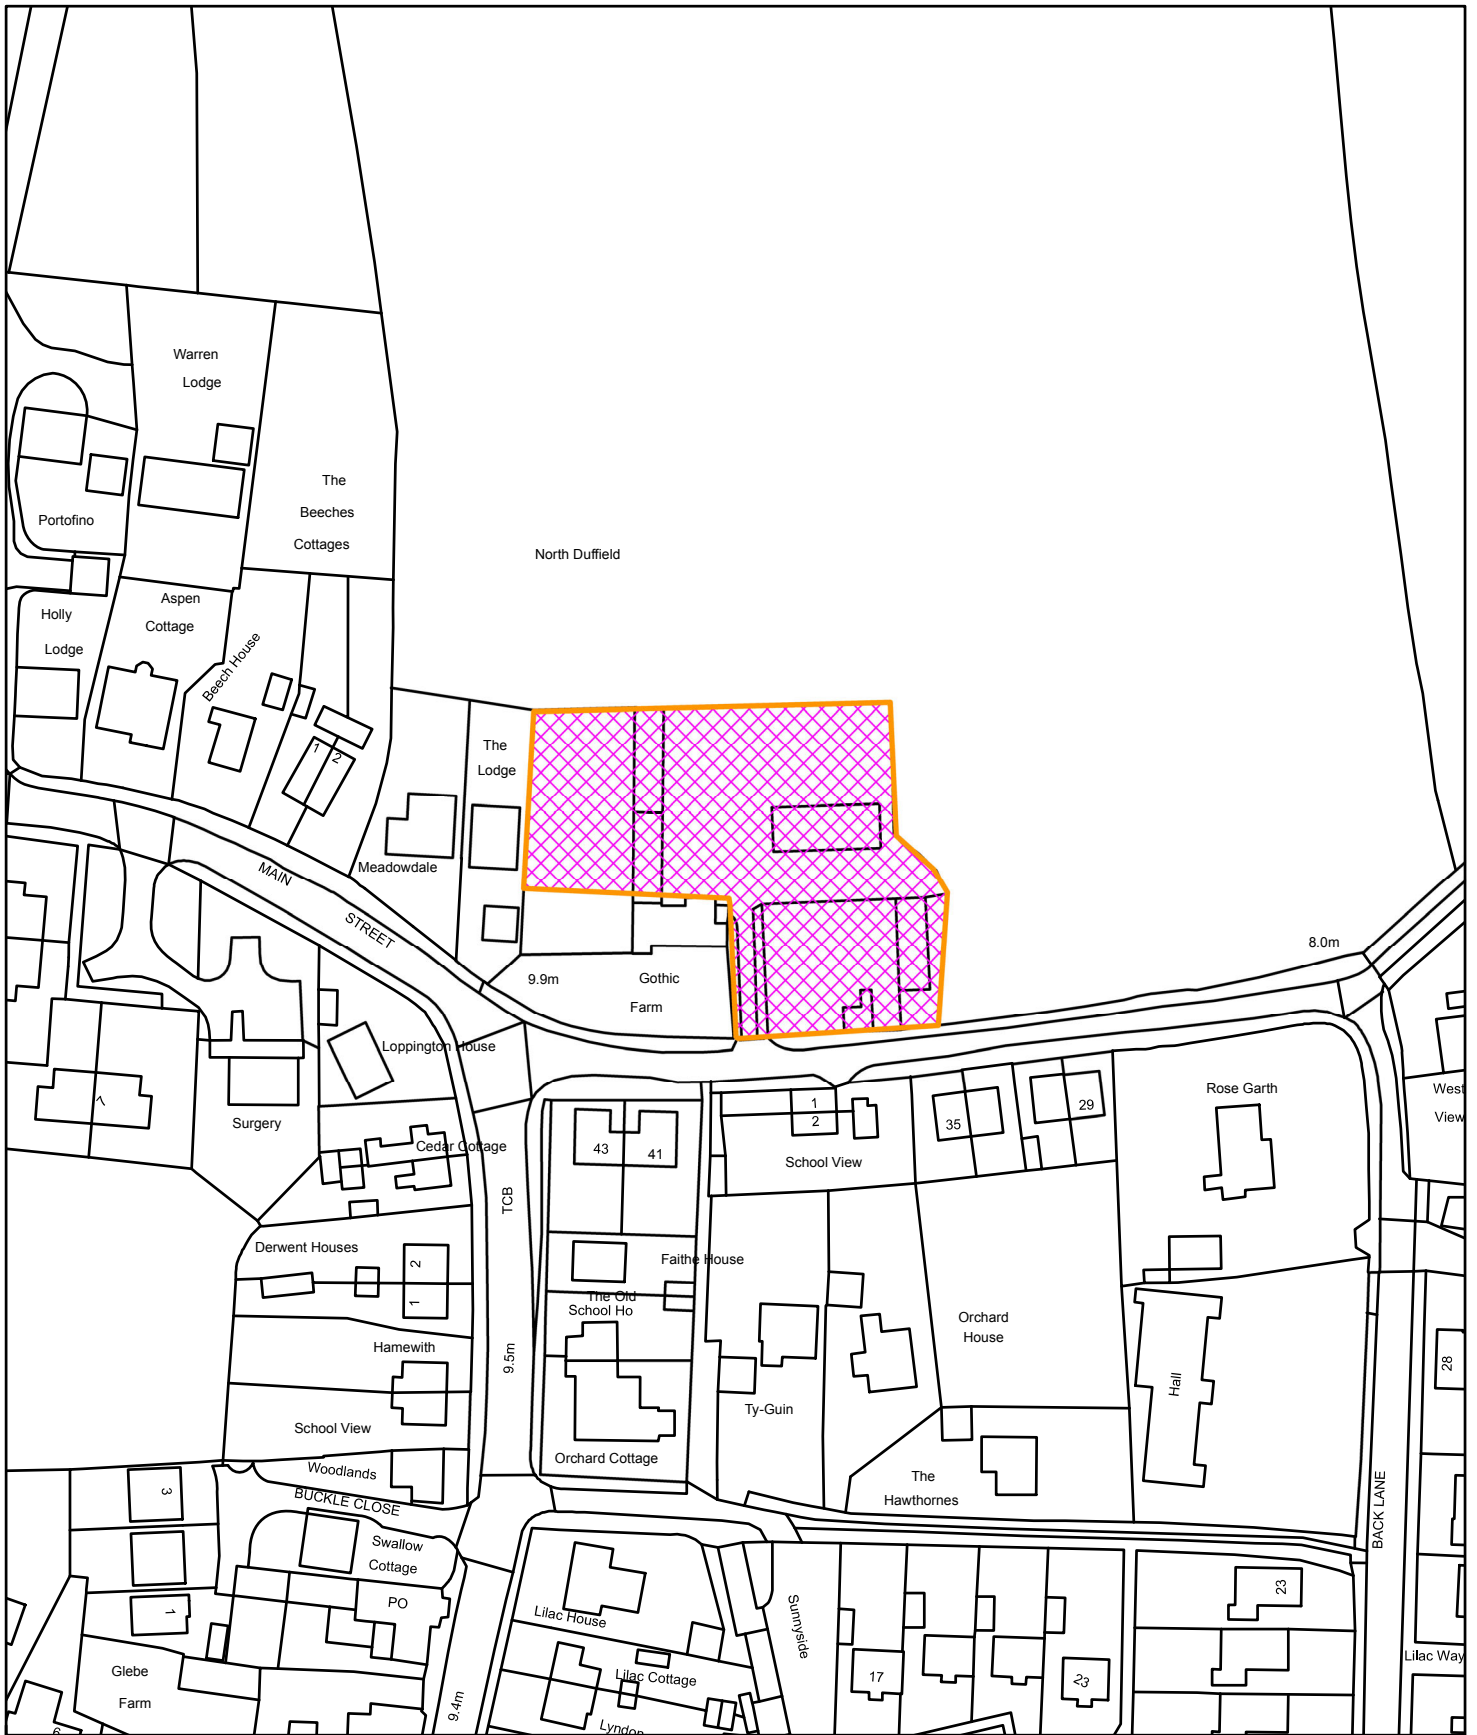

Gothic Farm, Main Street, North Duffield
2020/1041/FUL

Reproduced from the Ordnance Survey mapping with the permission of Her Majesty's Stationary Office. Unauthorised reproduction infringes Crown Copyright and may lead to prosecution or civil proceedings © Crown Copyright
Selby District Council Licence No. 100018656
This copy has been produced specifically for Planning and Building Control purposes only.
No further copies may be made.

1:1,250